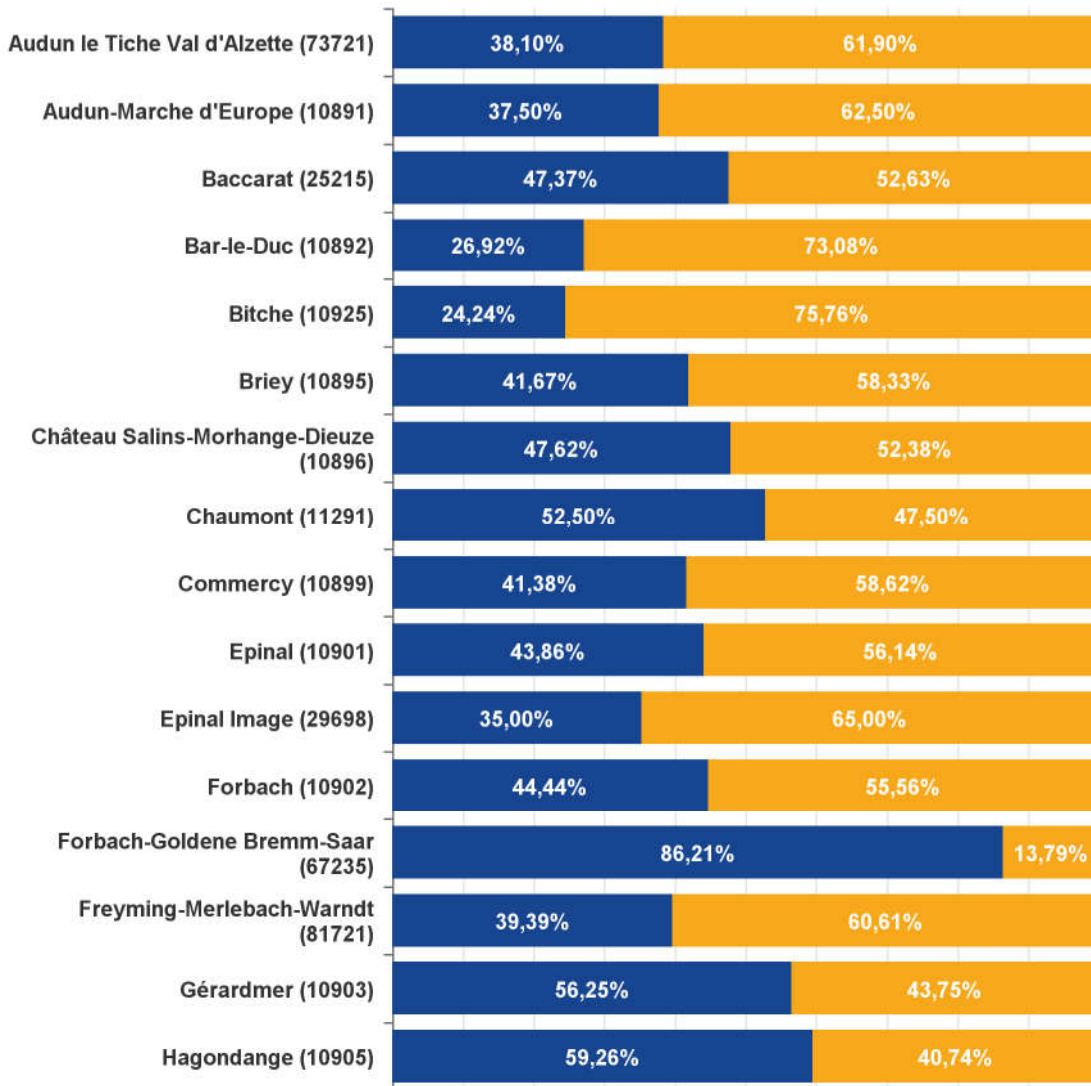

District 1790

Les données personnelles contenues dans ce rapport ne doivent être utilisées qu'à des fins autorisées par le Rotary. En accédant à ces informations, vous acceptez de vous conformer à la [politique de confidentialité des données du Rotary](#).