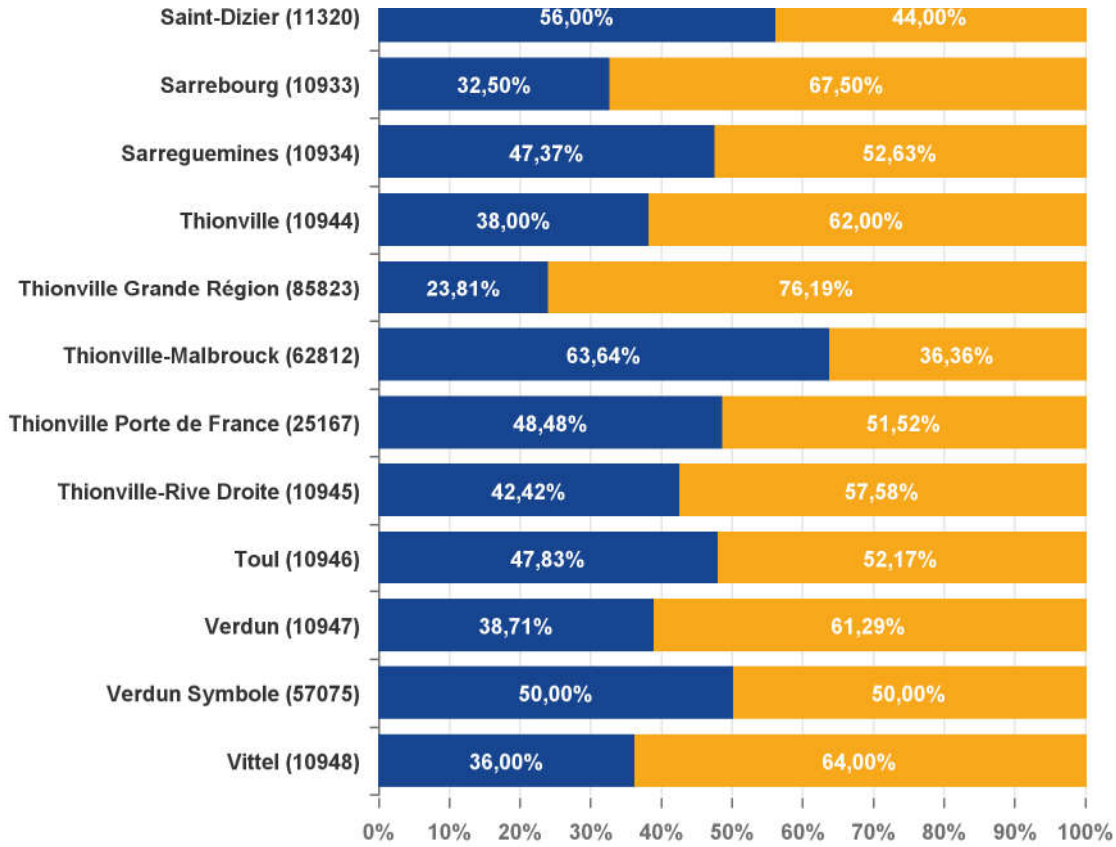

Les données personnelles contenues dans ce rapport ne doivent être utilisées qu'à des fins autorisées par le Rotary. En accédant à ces informations, vous acceptez de vous conformer à la [politique de confidentialité des données du Rotary](#).