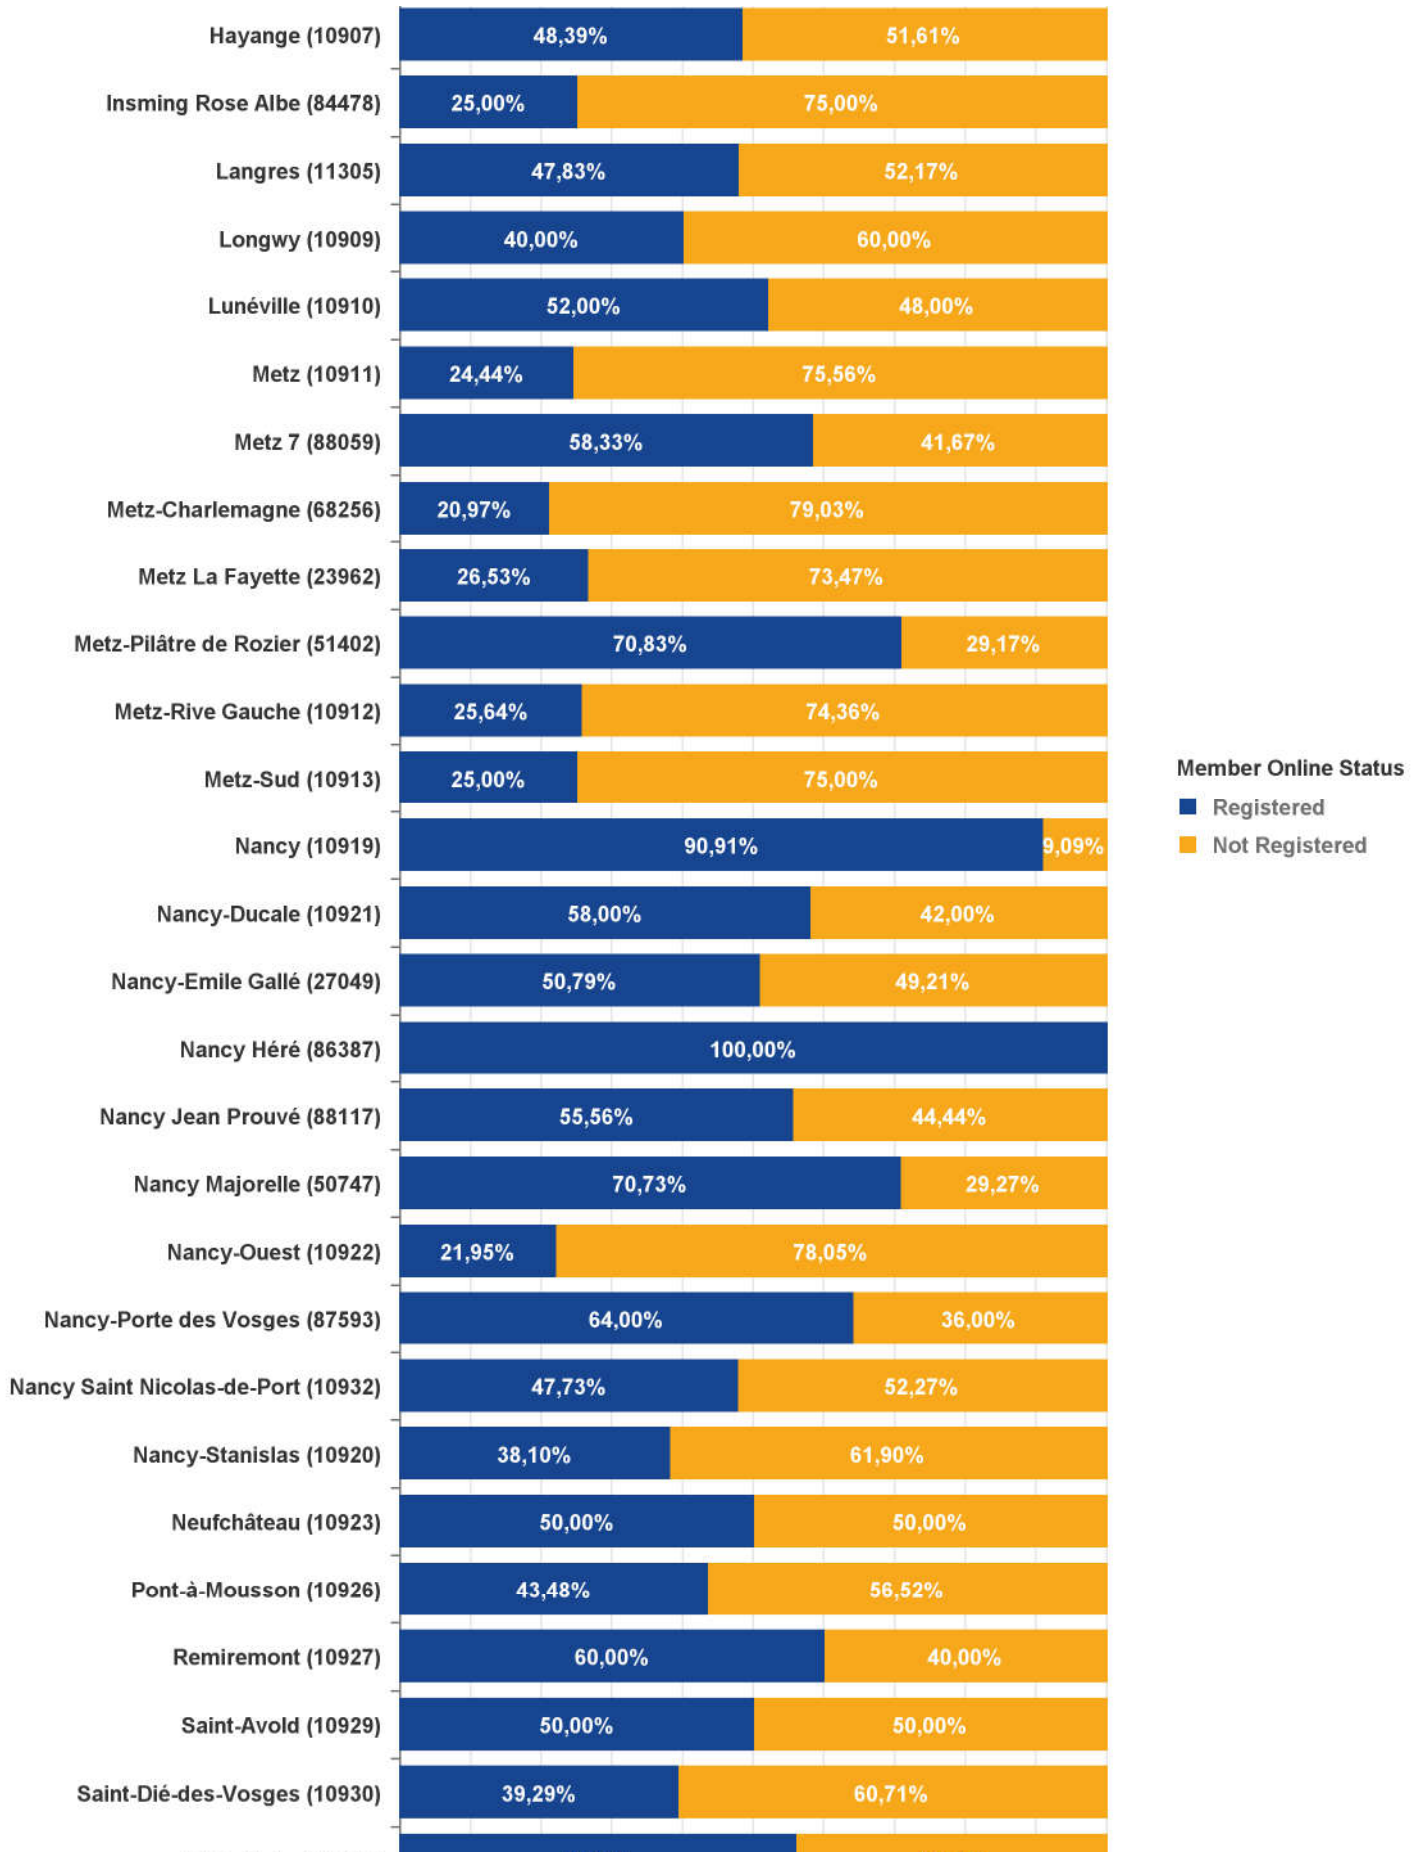

Les données personnelles contenues dans ce rapport ne doivent être utilisées qu'à des fins autorisées par le Rotary. En accédant à ces informations, vous acceptez de vous conformer à la [politique de confidentialité des données du Rotary](#).