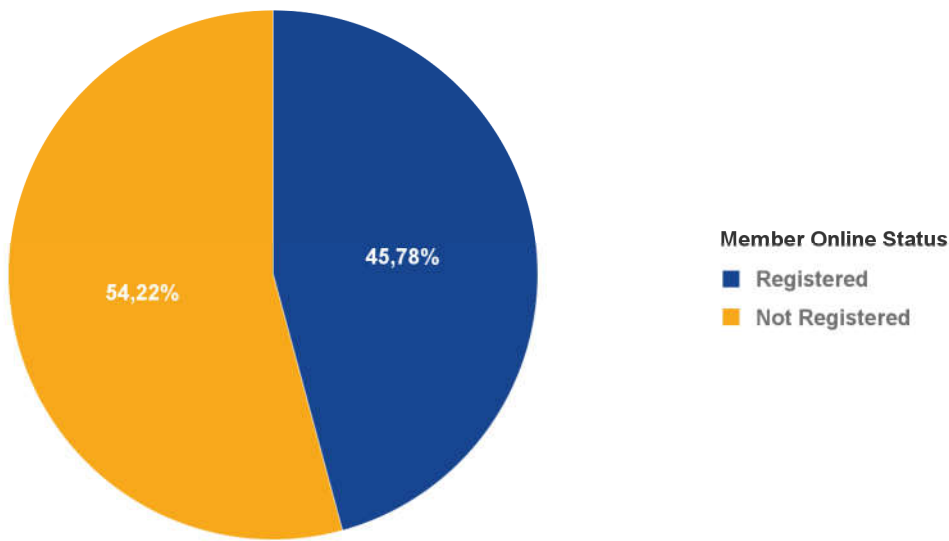

District 1790  
Total Members: 1 848